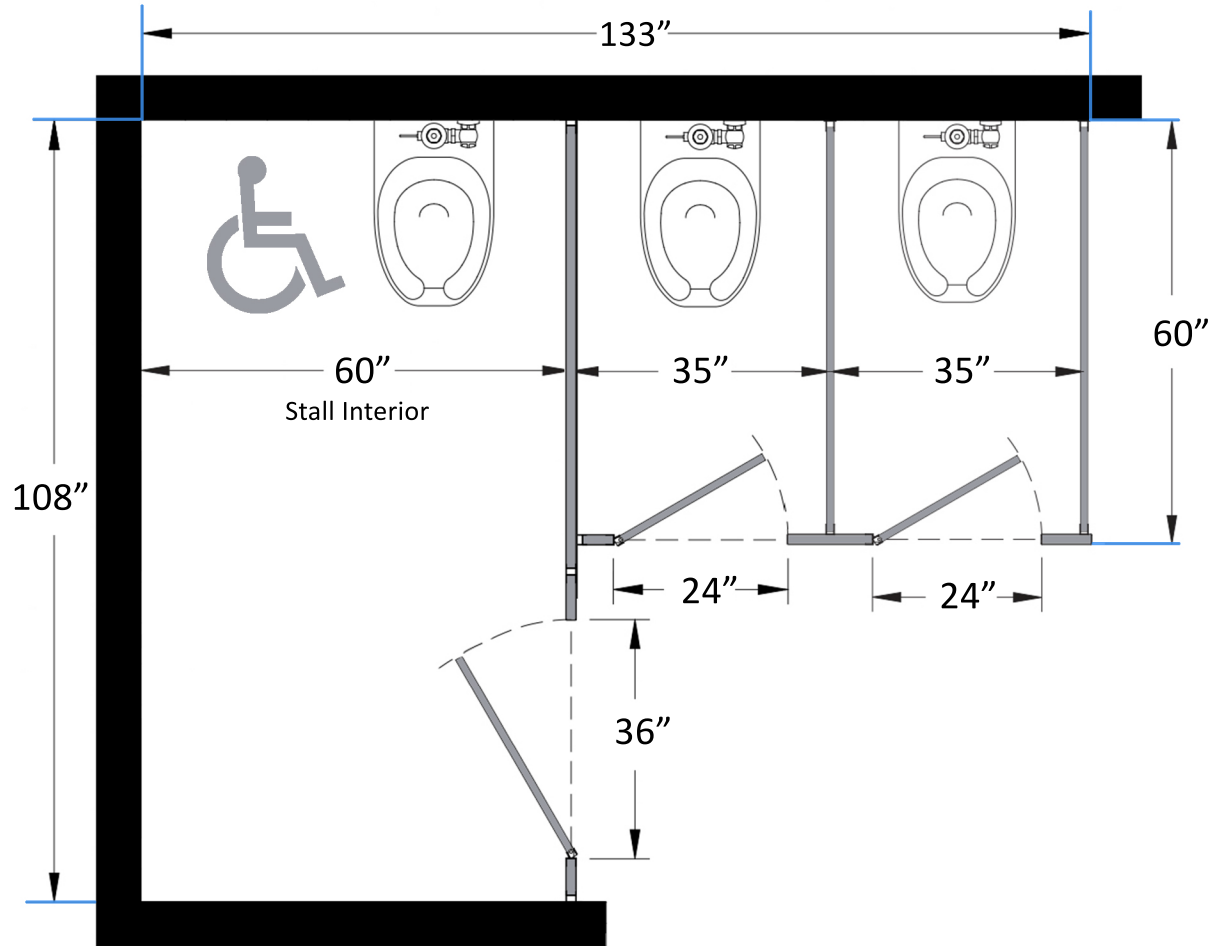

Style:  
 Overhead Braced  
 Floor Mount  
 Ceiling Mount  
 Floor/Ceiling Mount

Material:  
 Baked Enamel  
 Plastic Laminate  
 Solid Phenolic  
 Solid Plastic  
 Stainless Steel

Color: \_\_\_\_\_

Ship To: \_\_\_\_\_

City: \_\_\_\_\_

State: \_\_\_\_\_ Zip: \_\_\_\_\_

Bathroom Partitions - 3 Stall Alcove Left Hand ADA  
SKU: ALIC3LADA  
Standard Dimensions

**Harbor City Supply**

Phone 443-279-0632 or 1-800-260-0907

1966 Greenspring Drive Suite 506, Timonium, Md. 21093